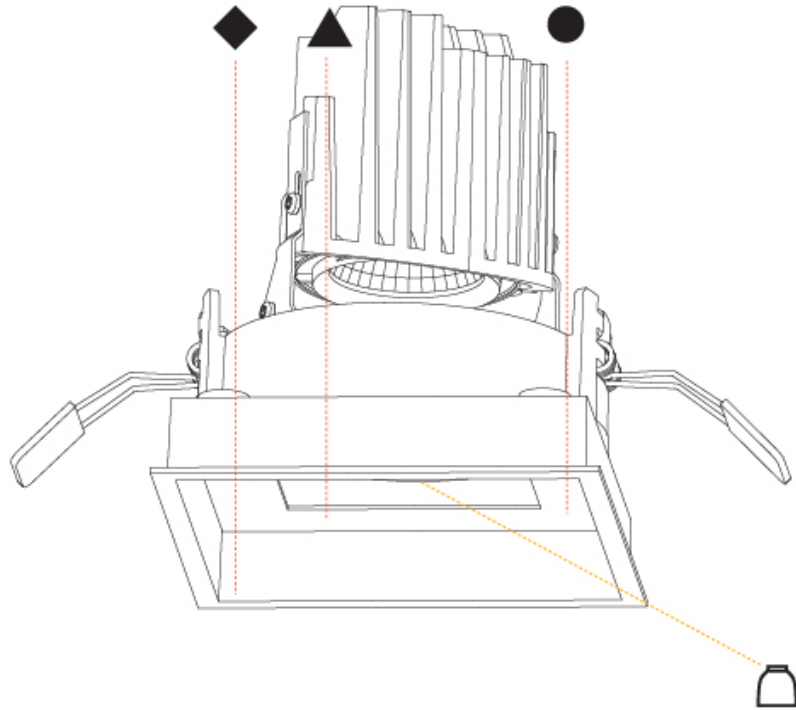

BIONIQ SQUARE DEEP COMFORT RECESSED

A35371-

For Color / Finish Chart & Symbology see Appendix or product page downloadable area.

	27K	35K	30K	40K	°K
Color Temperature	2700K	3500K	3000K	4000K	
Reflector	20	40	60		
	20°	40°	60°		

ORDER-EXAMPLE: **◆ ▲ ● °K ▭**
L3XXXX- 02 02 02 30K 20
Black Black Black 3000K 20°