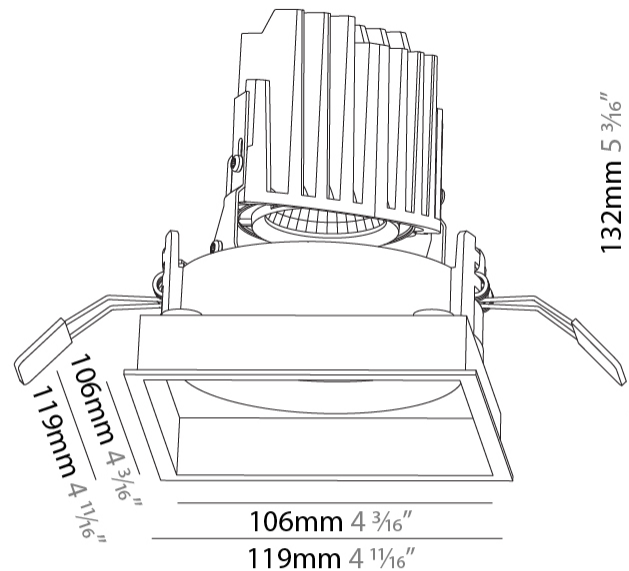

PHYSICAL

Shape: Square
Length (mm): 119
Length (in): 4 11/16
Width (mm): 119
Width (in): 4 11/16
Depth (mm): 132
Depth (in): 5 3/16
Ceiling Thickness (mm): 10 / 12.5 / 15
Ceiling Thickness (in): 3/8 or 1/2 or 9/16
Min. Recessing Depth (mm): 200
Min. Recessing Depth (in): 7 7/8
Light Distribution: Adjustable / Downlight
Weight (kg): 0.544
Weight (lbs): 1.2
Fixture Finish: SSR / BKV / CWI / CRY / HAB / UFT / ITA / RUA / FTG / MYG / LOD / PUS / FRO / FUP / KIA / POP / BLS / SPG / MEY / GOH / GUM / CHC / COM / ABZ / JAG / OBR / MOS / ROR
Fixture Material: Aluminum Die Cast
Cut-out Measurements: 114mm / 4 1/2" x 114mm / 4 1/2"

ELECTRICAL

Lamp Type: LED (Zhaga Standard)
Input Wattage (W): 13.2 / 16.5
Total Output Wattage (W): 12 / 14
Dimming: Tri-Mode (Non-Dimming and Phase Dimming (120Vac only) and 0-10V Dimming)
Driver Included: No
Driver Location: Recessed Housing
Driver Type: Constant Current - Universal
Driver Class: Class 2
Housing: See components
Input Voltage (V): 120 - 277
Constant Current (MA): 350

LED

Number of LEDs: 1
Color Temperature (°K): 2700 / 3000 / 3500 / 4000
Max. Delivered Lumen (lm): 850 / 950 / 1019 / 1040
Nominal Lumen (lm): 960 / 1070 / 1156 / 1180
CRI: >90 CRI
Lamp Life (hrs): 50000

OPTICAL

Reflector°: 10
Adjustability: Rotational 355°; Tilt 30°

RATINGS AND CERTIFICATIONS

Certified By: Certified for North American Standards
IP rating: IP20