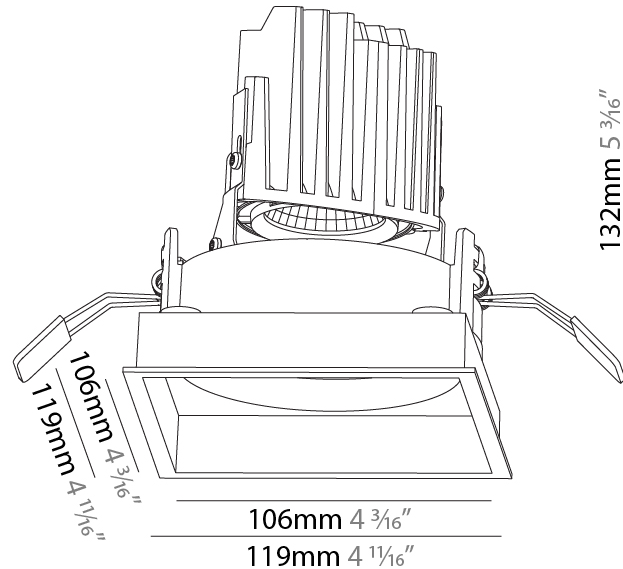

GENERAL

Series: Bioniq
Subseries: Bioniq Square Adjustable
Brand: Prolicht
Division: Architectural
Mounting Type: Recessed
Mounting Location: Ceiling
Subcategory: Downlight

PHYSICAL

Shape: Square
Length (mm): 119
Length (in): 4 11/16
Width (mm): 119
Width (in): 4 11/16
Depth (mm): 132
Depth (in): 5 3/16
Min. Recessing Depth (mm): 150
Min. Recessing Depth (in): 5 7/8
Light Distribution: Adjustable / Downlight
Weight (kg): 0.544
Weight (lbs): 1.2
Fixture Finish: SSR / BKV / CWI / CRY / HAB / UFT / ITA / RUA / FTG / MYG / LOD / PUS / FRO / FUP / KIA / POP / BLS / SPG / MEY / GOH / GUM / CHC / COM / ABZ / JAG / OBR / MOS / ROR
Fixture Material: Aluminum Die Cast
Cut-out Measurements: 114mm / 4 1/2" x 114mm / 4 1/2"

ELECTRICAL

Lamp Type: LED (Zhaga Standard)
Total Output Wattage (W): 15
Dimming: Dali Dimming
Driver Included: No
Driver Location: Recessed Housing
Driver Type: Constant Current - 120Vac
Housing: See components
Input Voltage (V): 120
Constant Current (MA): 350

LED

Number of LEDs: 1
Color Temperature (°K): Warm Dim
Max. Delivered Lumen (lm): 760
Nominal Lumen (lm): 1140
CRI: >90 CRI
Lamp Life (hrs): 50000

OPTICAL

Reflector°: 20 / 40 / 60
Adjustability: Rotational 355°; Tilt 30°

RATINGS AND CERTIFICATIONS

Certified By: Certified for North American Standards
IP rating: IP20